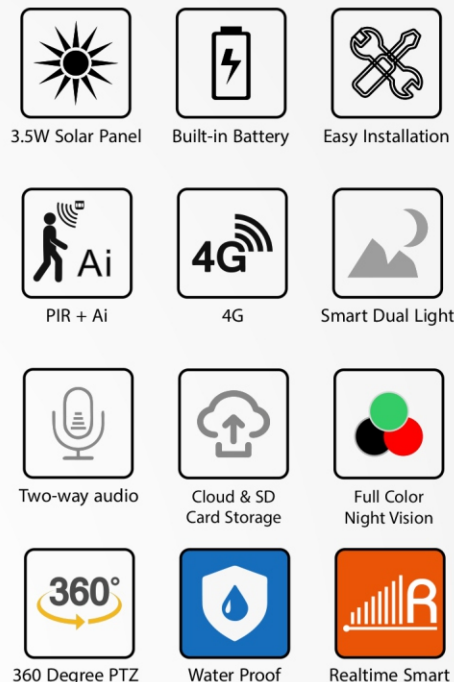

Features

- 4MP pan/tilt **Smart C9 eco PTZ Camera**
- Horizontal rotation of 355 degrees, vertical rotation of 90 degrees
- Built-in high-sensitivity MIC and Speaker, support two-way audio
- With white light and infrared light, support Two night vision mode : B/W mode, full color mode
- Support human detection. The device can turn on white light when someone into the monitoring area.
- and the Realtime alarm push information is sent on mobile app
- Motion tracking. When a human figure is detected will be track automatically
- Built-in siren. siren will be trigger when human movement is detected. The voice of the siren can be customized.
- Built-in PIR sensor
- Built-in Battery 10400mAh Rechargeable lithium battery, with 3.5W solar panel
- Unique with All Time Real Color Vision
- Support Micro SD Card Up to 256GB & Cloud Storage (Optional)
- 4G Connection, scan the QR code to easily connect the camera
- Support monitoring : PC/Mobile on Realtime Cloud
- IP 66 Waterproof Rating, 4000 Lightning Protection
- Compression : H.264 / H.265 / H.265+
- Realtime Smart APP (Available on Play Store & iOS)

Main Function :

Download "Realtime Smart"

Technical Specifications

Image Sensor	1/2.8" CMOS Sensor
Resolution	4MP:2560 x 1440
Video Compression Standard	H.264+ / H.265 / H.265+
Lens	4mm @ F2.0, View angle: Horizontal 88.9° , Vertical 47.5° , 106.3° Diagonal
Infrared LED	4 LED
Infrared IR Distance	40 Meters
White LED	4 LED
White IR Distance	20 Meters
Light Mode	Full color / Infrared
Minimum Illumination	Color : 0.01Lux, Black and White : 0.001 Lux
Video Encode Stream	Main stream : 2304x1296 / 15FPS; Substream: 640x360 / 15FPS
PTZ Rotation Range	Horizontal 355° 0.1°~20°/sec, Vertical 105° 0.1°-20°/sec;
Audio Input / Output	Supports two-way audio, built-in microphone and speaker
Audio Compression Standard	AAC / G711A
WDR	Support DWDR
Electronics Shutter	Auto
4G Frequency Band	FDD-LTE : B1/ B3/ B5/ B8; TDD-LTE : B34/ B38/ B39/ B40/ B41;
PIR Detection	8-10 Meter
Alarm	1) Motion Detection, Alarm Picture Push 2) Human Detection
Monitoring	Android & iPhone / Windows PC